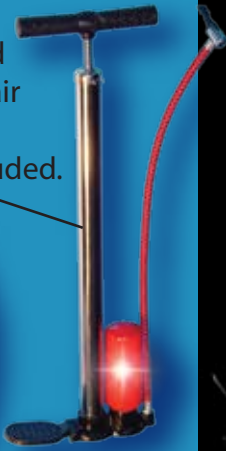

## The Versatile Launcher.

Fits any standard bicycle air pump, not included.

Quick-change connector allows you to easily select the exact launcher you need.

Four precision-cut nozzles, each perfectly matched to its own expansion launcher bulb.

## The Versatile Launcher.

# Launch just about anything.

**Now**, every water rocket you create can have precisely the nozzle it needs. The **Versatile Launcher** from AntiGravity Research Corporation is really four launchers in one. With it you can launch every type of rocket we make. But more importantly, it'll launch every type of rocket **you** make. Everything from single stage rockets to booster stages to sustainer stages, from payload rockets to rocket cars to rocket