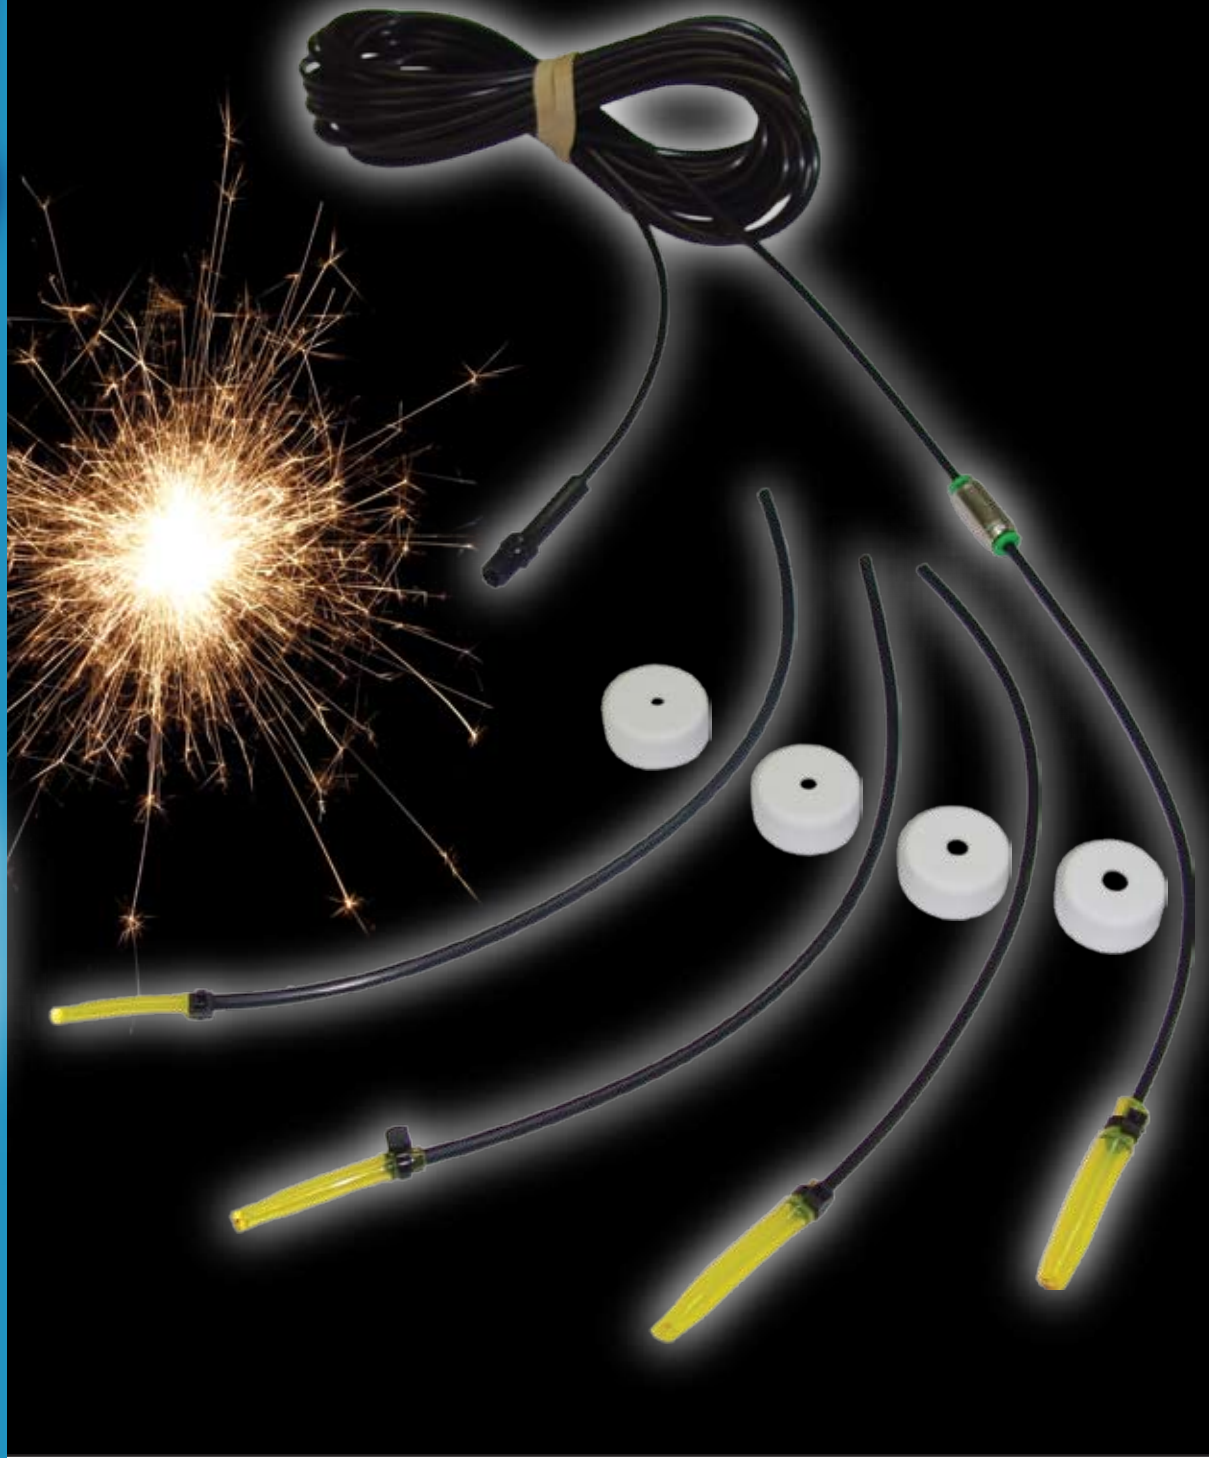

## The Versatile Launcher.

Fits any standard bicycle air pump, not included.

Quick-change connector allows you to easily select the exact launcher you need.

Four precision-cut nozzles, each perfectly matched to its own expansion launcher bulb.

## The Versatile Launcher.

# Launch just about anything.

**Now**, every water rocket you create can have precisely the nozzle it needs. The **Versatile Launcher** from AntiGravity Research Corporation is really four launchers in one. With it you can launch every type of rocket we make. But more importantly, it'll launch every type of rocket **you** make. Everything from single stage rockets to booster stages to sustainer stages, from payload rockets to rocket cars to rocket