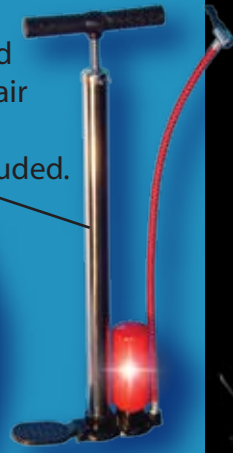

## The Versatile Launcher.

Fits any standard bicycle air pump, not included.

Quick-change connector allows you to easily select the exact launcher you need.

Four precision-cut nozzles, each perfectly matched to its own expansion launcher bulb.

## The Versatile Launcher.

# Launch just about anything.

**Now**, every water rocket you create can have precisely the nozzle it needs. The **Versatile Launcher** from AntiGravity Research Corporation is really four launchers in one. With it you can launch every type of rocket we make. But more importantly, it'll launch every type of rocket **you** make. Everything from single stage rockets to booster stages to sustainer stages, from payload rockets to rocket cars to rocket